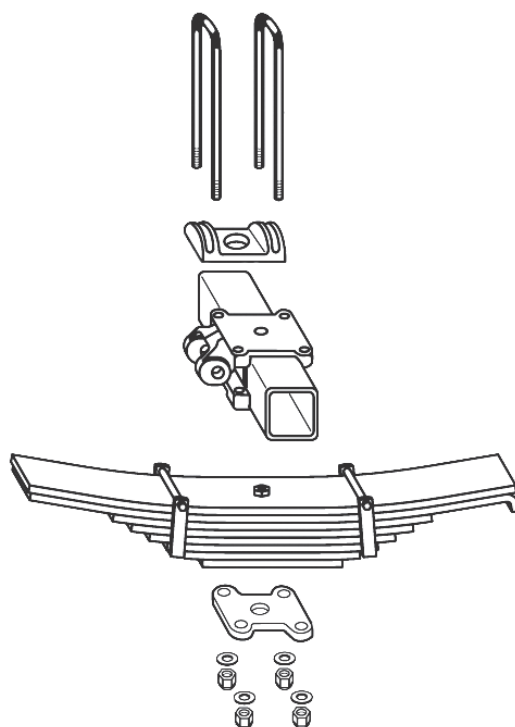

# ANNOUNCEMENT FOR NEW PRODUCTS

We are happy to inform you that the below shown products are soon available.

Version 2010-007

AUGER NR.	OEM NR.		DESCRIPTION	NEW PRODUCTS
54472	601 326 02 26	Mercedes	U Bolt, Stabilizer Bar  71x105/M10x1.5	
54471	602 326 04 26	Mercedes	U Bolt, Stabilizer Bar  77x115/M10x1.5	
54473	310 323 04 26 310 323 00 26	Mercedes	U Bolt, Stabilizer Bar  84x115/M10x1.5	
54474	668 323 01 26 668 323 00 26 667 323 00 26	Mercedes	U Bolt, Stabilizer Bar  93x127/M12x1.5	
55833	901 325 08 47	Mercedes	U Bolt, Spring  88x130/M13x1.5	