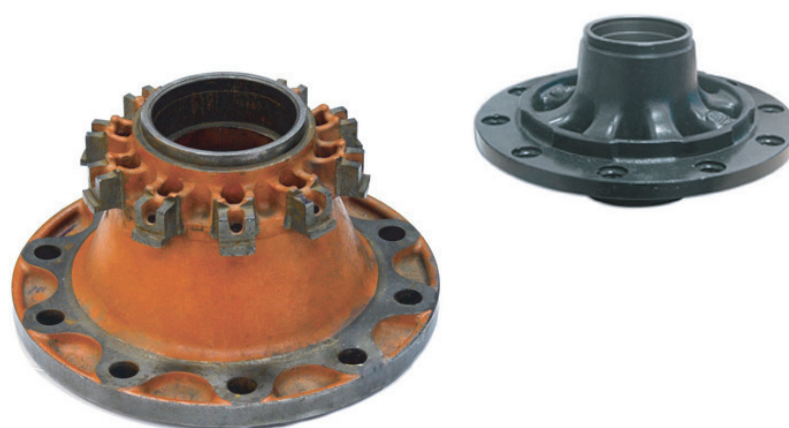

# WHEEL HUB

Version 2010-012

# ANNOUNCEMENT FOR NEW PRODUCTS

We are happy to inform you that the below shown products are soon available.

Version 2010-012

AUGER NR.	OEM NR.		DESCRIPTION	NEW PRODUCTS
<b>55995</b>	1697 346 1391 615	Daf	Wheel Hub	
<b>55996</b>	1697 346 S 1391 615 S	Daf	Wheel Hub	
<b>55993</b>	03.272.30.87.0	Bpw	Wheel Hub  ø22/M125x2	
<b>55994</b>	03.272.30.97.0	Bpw	Wheel Hub  ø22/M125x2	